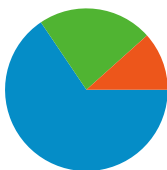

Traffic Sources Overview

- **Search Engines**
  451.00 (65.55%)
- **Referring Sites**
  157.00 (22.82%)
- **Direct Traffic**
  80.00 (11.63%)

Content Overview

Pages	Pageviews	% Pageviews
/	414	21.29%
/Guest_Checks/two.htm	161	8.28%
/Guest_Checks/guest1.htm	150	7.71%
/Napkin_Bands/bands1.htm	142	7.30%
/Guest_Checks/three.htm	139	7.15%