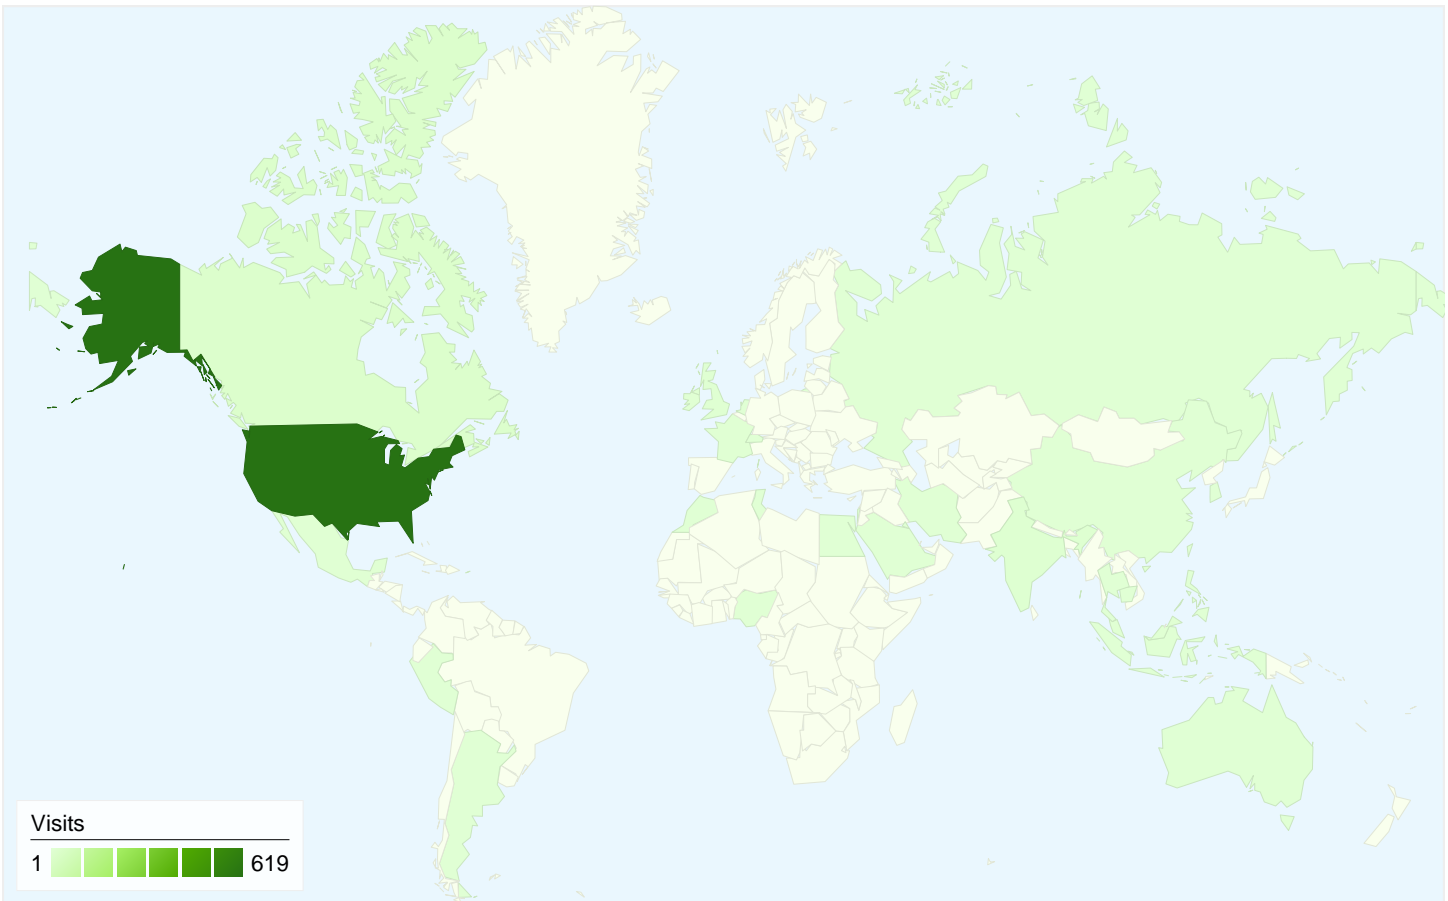

Visitors
575

Map Overlay

Traffic Sources Overview

- **Search Engines**
451.00 (65.55%)
- **Referring Sites**
157.00 (22.82%)
- **Direct Traffic**
80.00 (11.63%)

Content Overview

Pages	Pageviews	% Pageviews
/	414	21.29%
/Guest_Checks/two.htm	161	8.28%
/Guest_Checks/guest1.htm	150	7.71%
/Napkin_Bands/bands1.htm	142	7.30%
/Guest_Checks/three.htm	139	7.15%

575 people visited this site

688 Visits

575 Absolute Unique Visitors

1,945 Pageviews

2.83 Average Pageviews

00:08:55 Time on Site

51.16% Bounce Rate

79.94% New Visits

All traffic sources sent a total of 688 visits

-  **11.63% Direct Traffic**
-  **22.82% Referring Sites**
-  **65.55% Search Engines**

- **Search Engines**
451.00 (65.55%)
- **Referring Sites**
157.00 (22.82%)
- **Direct Traffic**
80.00 (11.63%)

688 visits came from 31 countries/territories

Site Usage						
Visits	Pages/Visit	Avg. Time on Site	% New Visits	Bounce Rate		
688 % of Site Total: 100.00%	2.83 Site Avg: 2.83 (0.00%)	00:08:55 Site Avg: 00:08:55 (0.00%)	81.10% Site Avg: 79.94% (1.45%)	51.16% Site Avg: 51.16% (0.00%)		
Country/Territory	Visits	Pages/Visit	Avg. Time on Site	% New Visits	Bounce Rate	
United States	619	2.90	00:09:42	79.16%	50.08%	
Canada	16	2.62	00:01:23	93.75%	43.75%	
India	8	1.38	00:00:06	100.00%	87.50%	
United Kingdom	5	1.00	00:00:00	100.00%	100.00%	
Mexico	4	3.75	00:02:09	100.00%	50.00%	
France	3	1.67	00:00:36	100.00%	66.67%	
Malaysia	3	1.33	00:00:04	100.00%	66.67%	
Ireland	3	1.00	00:00:00	100.00%	100.00%	
Puerto Rico	3	2.67	00:04:14	100.00%	33.33%	