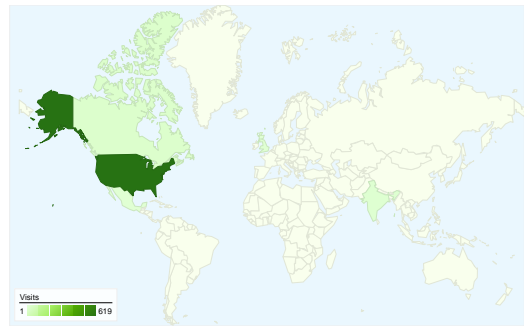

Visitors
575

Map Overlay

Traffic Sources Overview

- **Search Engines**
451.00 (65.55%)
- **Referring Sites**
157.00 (22.82%)
- **Direct Traffic**
80.00 (11.63%)

Content Overview

Pages	Pageviews	% Pageviews
/	414	21.29%
/Guest_Checks/two.htm	161	8.28%
/Guest_Checks/guest1.htm	150	7.71%
/Napkin_Bands/bands1.htm	142	7.30%
/Guest_Checks/three.htm	139	7.15%

575 people visited this site

688 Visits

575 Absolute Unique Visitors

1,945 Pageviews

2.83 Average Pageviews

00:08:55 Time on Site

51.16% Bounce Rate

79.94% New Visits

All traffic sources sent a total of 688 visits

-  **11.63% Direct Traffic**
-  **22.82% Referring Sites**
-  **65.55% Search Engines**

- **Search Engines**
451.00 (65.55%)
- **Referring Sites**
157.00 (22.82%)
- **Direct Traffic**
80.00 (11.63%)

688 visits came from 31 countries/territories

Site Usage						
Visits	Pages/Visit	Avg. Time on Site	% New Visits	Bounce Rate		
688 % of Site Total: 100.00%	2.83 Site Avg: 2.83 (0.00%)	00:08:55 Site Avg: 00:08:55 (0.00%)	81.10% Site Avg: 79.94% (1.45%)	51.16% Site Avg: 51.16% (0.00%)		
Country/Territory	Visits	Pages/Visit	Avg. Time on Site	% New Visits	Bounce Rate	
United States	619	2.90	00:09:42	79.16%	50.08%	
Canada	16	2.62	00:01:23	93.75%	43.75%	
India	8	1.38	00:00:06	100.00%	87.50%	
United Kingdom	5	1.00	00:00:00	100.00%	100.00%	
Mexico	4	3.75	00:02:09	100.00%	50.00%	
France	3	1.67	00:00:36	100.00%	66.67%	
Malaysia	3	1.33	00:00:04	100.00%	66.67%	
Ireland	3	1.00	00:00:00	100.00%	100.00%	
Puerto Rico	3	2.67	00:04:14	100.00%	33.33%	